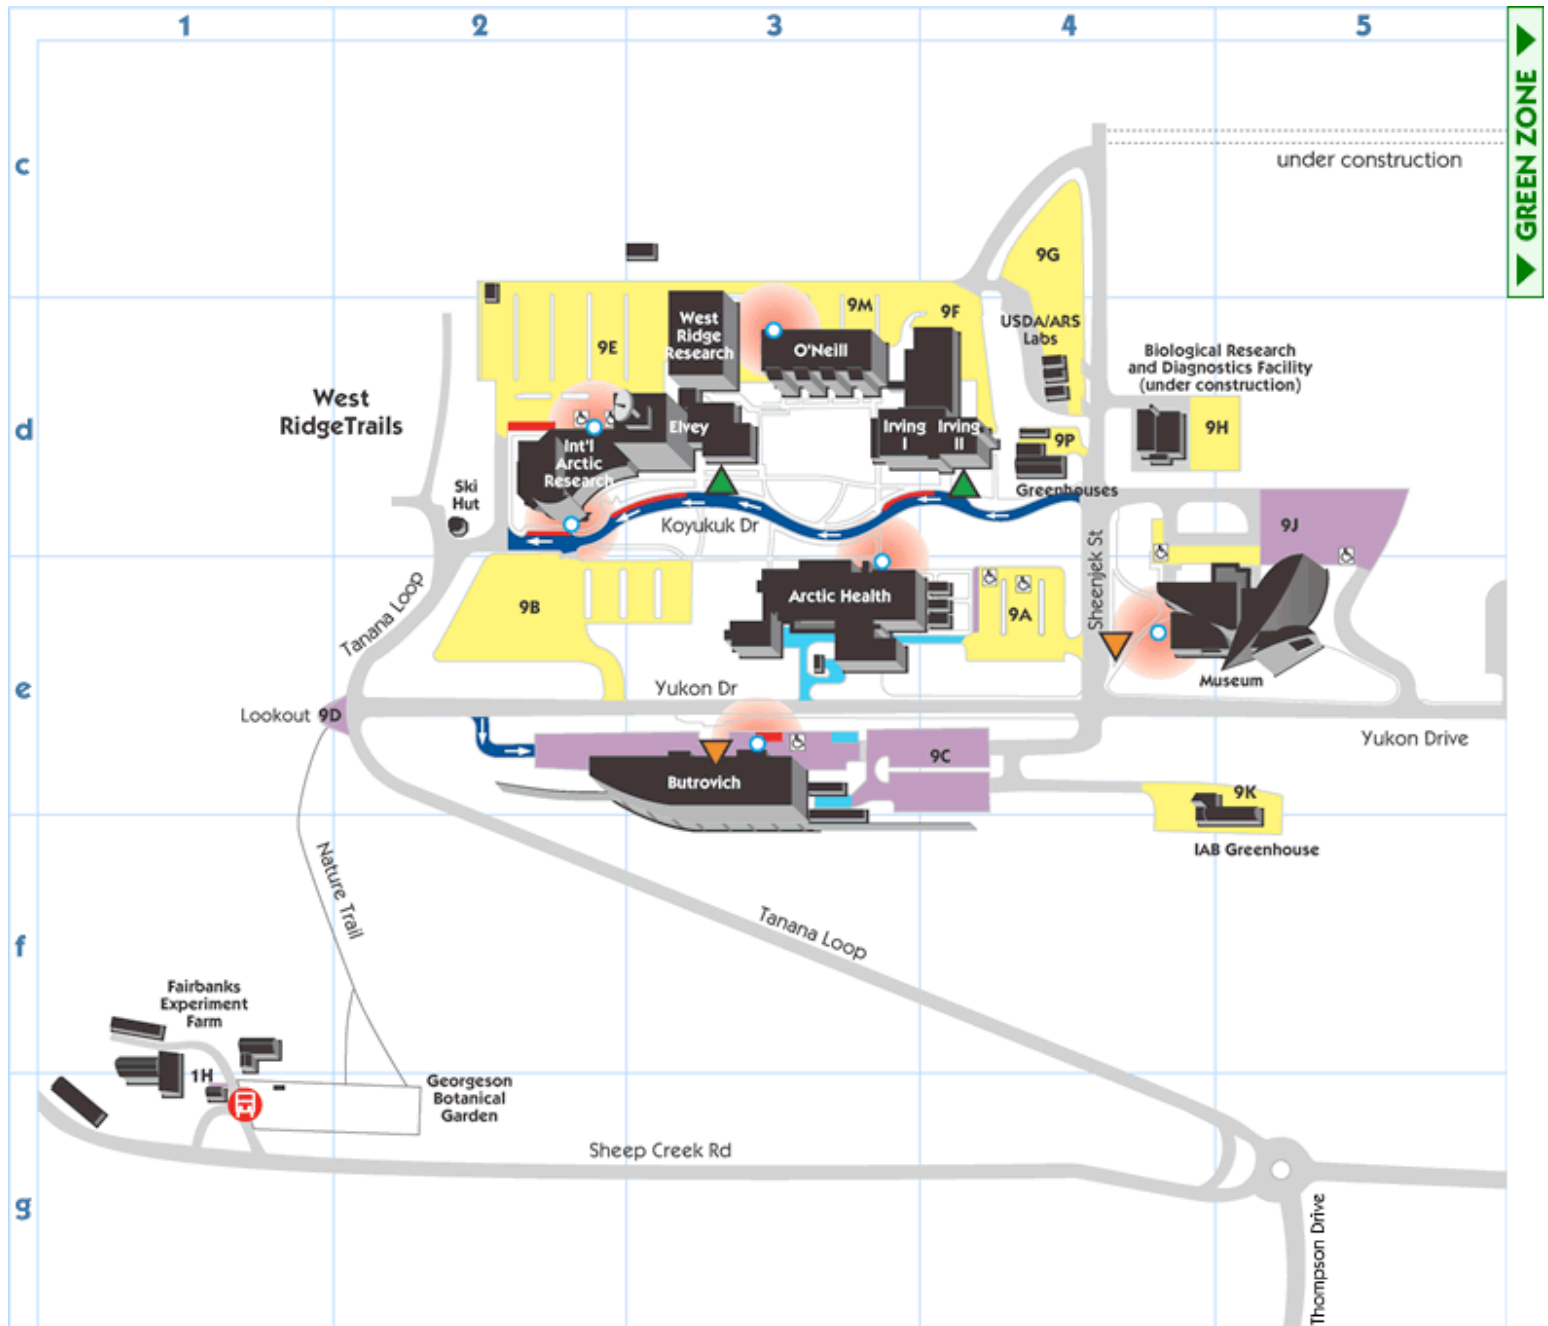

CAMPUS MAP | FAIRBANKS AREA MAP | VIRTUAL TOUR | VISIT UAF |

Fairbanks Campus Map: Blue Zone

Campus map functions:

- View a list of [Blue Zone building profiles](#), or click on a building in the map below to see the building's profile and photos.
- [Map key and parking info](#)
- [Return to the main map](#)

[University Relations Home](#) | [Directory](#) | [Campus Map](#) | [Virtual Tour](#) | [Visit UAF](#) | [Parking](#) and [Shuttle Information](#)

Last modified June 20, 2006 by [University Relations Web Developer](#).