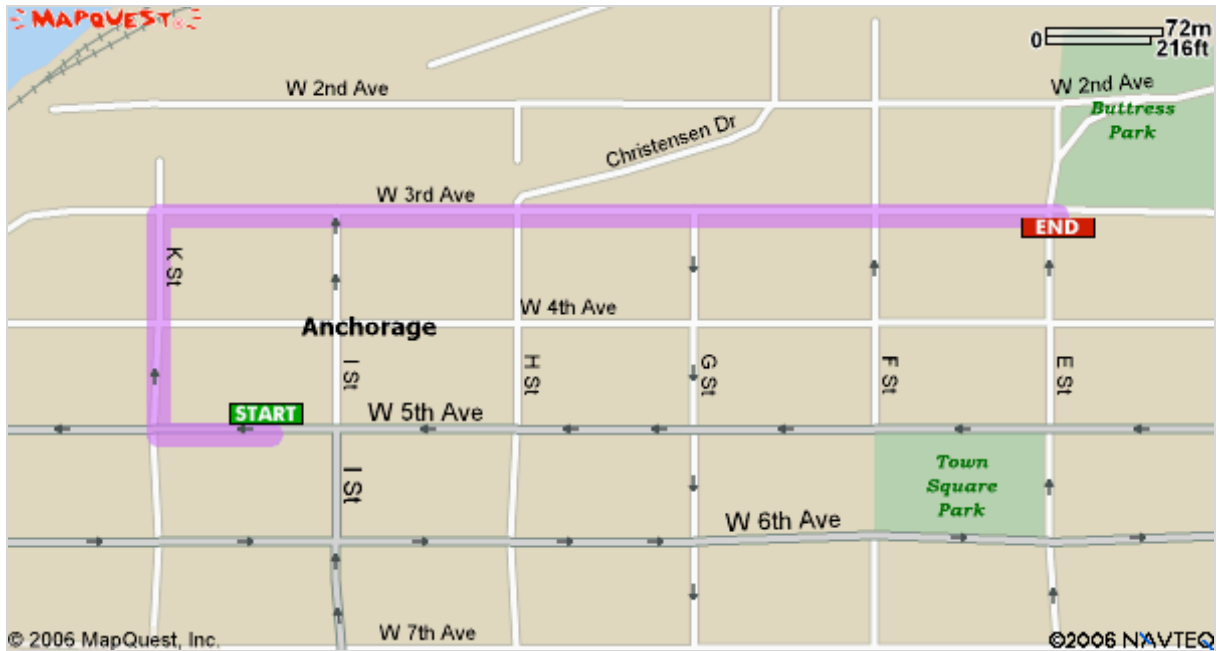

Start: 939 W 5th Ave
Anchorage, AK 99501-2019, US

End: 500 W 3rd Ave
Anchorage, AK 99501-2210, US

Notes:

THE
LOWEST RATE.
GUARANTEED.

On our hotels
ONLY AT
BestWestern.com

Check Rates NOW!

Directions	Distance
Total Est. Time: 2 minutes Total Est. Distance: 0.52 miles	
<div style="display: flex; align-items: center;"> <div style="background-color: green; color: white; padding: 2px 5px; font-weight: bold; margin-right: 5px;">START</div> <div style="flex-grow: 1;"> 1: Start out going WEST on W 5TH AVE toward K ST. </div> <div style="text-align: right; white-space: nowrap;"> <0.1 miles </div> </div>	
<div style="display: flex; align-items: center;"> <div style="background-color: yellow; border: 1px solid black; padding: 2px 5px; margin-right: 5px;"> </div> <div style="flex-grow: 1;"> 2: Turn RIGHT onto K ST. </div> <div style="text-align: right; white-space: nowrap;"> 0.1 miles </div> </div>	
<div style="display: flex; align-items: center;"> <div style="background-color: yellow; border: 1px solid black; padding: 2px 5px; margin-right: 5px;"> </div> <div style="flex-grow: 1;"> 3: Turn RIGHT onto W 3RD AVE. </div> <div style="text-align: right; white-space: nowrap;"> 0.3 miles </div> </div>	
<div style="display: flex; align-items: center;"> <div style="background-color: red; color: white; padding: 2px 5px; font-weight: bold; margin-right: 5px;">END</div> <div style="flex-grow: 1;"> 4: End at 500 W 3rd Ave Anchorage, AK 99501-2210, US </div> </div>	
Total Est. Time: 2 minutes Total Est. Distance: 0.52 miles	

Start:
939 W 5th Ave
Anchorage, AK 99501-2019, US

End:
500 W 3rd Ave
Anchorage, AK 99501-2210, US

All rights reserved. Use Subject to License/Copyright

These directions are informational only. No representation is made or warranty given as to their content, road conditions or route usability or expeditiousness. User assumes all risk of use. MapQuest and its suppliers assume no responsibility for any loss or delay resulting from such use.